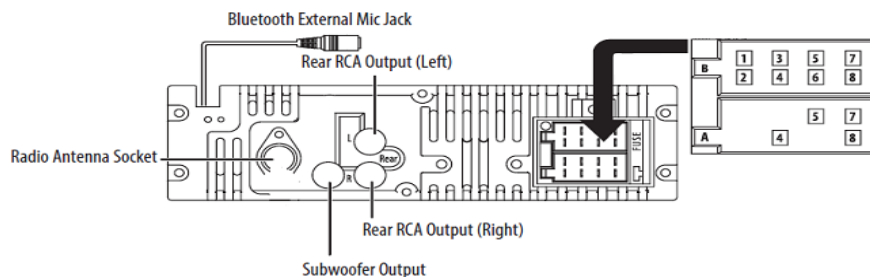

BUTTON

RED Button Illumination

PROTECTION

Detachable Front Panel

BLUETOOTH FUNCTION

Phone Pairing & Hands-Free Car Kit
 A2DP Audio Streaming
 BT 2.0 Standard
 3 Meters Range (free space)

CONNECTION

ISO Connector (built-in)
 DIN Female Connector (built-in)
 USB 1.1 & 2.0 (500mA)
 SD/SDHC reader
 Front AUX In
 RCA (Rear /2.5V) - Sub out

GENERAL

Temperature Range -30° to +85°C
 Power Supply 12V DC
 15A fuse built-in
 Speaker impedance: 4-8 Ohm

PACKAGING

214mm x 97mm x 207mm (gift box)
 1.2 Kg
 Front Panel with Carrying Case
 Owner's Manual (DE/EN/IT)
 Mounting Tools

Wiring Diagram

Pin	Color and function	Pin	Color and function
A4	Yellow Battery (+)	B1/B2	Violet ⊕/Violet/Black ⊖ Right rear speaker
A5	Blue Connect to system control terminal of the power AMP or auto antenna relaycontrol terminal (Max 150MA 12VDC)	B3/B4	Grey ⊕/Grey/Black ⊖ Right front speaker
A7	Red Ignition (ACC)	B5/B6	White ⊕/White/Black ⊖ Left front speaker
A8	Black Ground	B7/B8	Green ⊕/Green/Black ⊖ Left rear speake